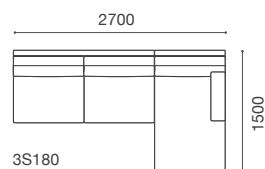

3S180
OACC90-L