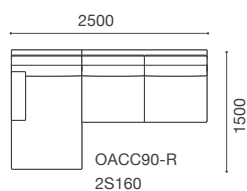

OACC90-R
2S160