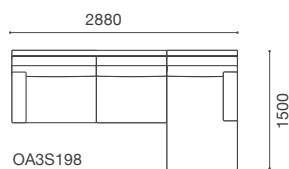

OA3S198
OACC90-L