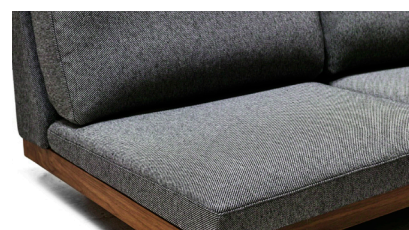

座クッション

オットマン 9060

W900 D600 H300

DNSO-OT9060-WN/WO/RO/BC

RANK	WN	WO	RO	BC	替え カバー
8	¥187,000	¥170,500	-	-	-
7	¥170,500	¥154,000	¥77,000		
6	¥154,000	¥137,500	¥60,500		
5	¥143,000	¥126,500	¥49,500		
4	¥137,500	¥121,000	¥44,000		
3	¥132,000	¥115,500	¥38,500		
2	¥126,500	¥110,000	¥33,000		
1	¥121,000	¥104,500	¥27,500		

オットマン 7060

W700 D600 H300

DNSO-OT7060-WN/WO/RO/BC

RANK	WN	WO	RO	BC	替え カバー
8	¥176,000	¥159,500	-	-	-
7	¥159,500	¥143,000	¥71,500		
6	¥143,000	¥126,500	¥55,000		
5	¥132,000	¥115,500	¥44,000		
4	¥126,500	¥110,000	¥38,500		
3	¥121,000	¥104,500	¥33,000		
2	¥115,500	¥99,000	¥27,500		
1	¥110,000	¥93,500	¥22,000