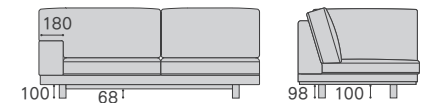

オットマン 9092

W900 D925 H300
DNSO-OT9092-WN/WO/RO/BC

RANK	WN	WO	RO	BC	替え カバー
8	¥242,000	¥236,500	-	-	-
7	¥225,500	¥220,000	¥88,000		
6	¥209,000	¥203,500	¥71,500		
5	¥198,000	¥192,500	¥60,500		
4	¥192,500	¥187,000	¥55,000		
3	¥187,000	¥181,500	¥49,500		
2	¥181,500	¥176,000	¥44,000		
1	¥176,000	¥170,500	¥38,500		

フレーム：無垢材 / オイル仕上げ
クッション部(背)：フェザー・ポリエステル綿
クッション部(座)：ウレタンフォーム
床板：木枠・ウェビングテープ
張地：本革 / 張込み・ファブリック / カバーリングタイプ
(固定背は張込み)

※替えカバー・固定背カバーはファブリックのみの対応
ソファ下：

ソファ・オットマン・アームレスカウチ 90~70...68mm
ワンアームカウチ・アームレスカウチ 120120... 98mm
コーナー... 98mm