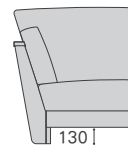

RANK	WN	WO	RO	BC	替え カバー
8	¥924,000	¥858,000	¥858,000	¥412,500	
7	¥880,000	¥814,000	¥814,000	¥368,500	
6	¥836,000	¥770,000	¥770,000	¥324,500	
5	¥748,000	¥682,000	¥682,000	¥236,500	
4	¥726,000	¥660,000	¥660,000	¥214,500	
3	¥704,000	¥638,000	¥638,000	¥192,500	
2	¥682,000	¥616,000	¥616,000	¥170,500	
1	¥660,000	¥594,000	¥594,000	¥148,500	

フレーム：無垢材 / オイル仕上げ
クッション部（背・肘）：フェザー
クッション部（座）：ウレタンフォーム・フェザー
床板：木枠・ウェービングテープ
張地：本革・ファブリック / カバーリングタイプ
ソファ下：130mm