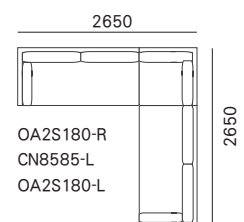

HEAVEN 850 SOFA

ヘヴン 850 ソファ

Year of Production 2018-

Designer : 伊藤 浩平

3 シーター 210

W2116 D850 H830 SH440 AH650
HVSO850-3S210-WN/WO/RO/BC

RANK	WN	WO	RO	BC	替え カバー
8	¥935,000	¥869,000	¥869,000	¥418,000	
7	¥891,000	¥825,000	¥825,000	¥374,000	
6	¥847,000	¥781,000	¥781,000	¥330,000	
5	¥759,000	¥693,000	¥693,000	¥242,000	
4	¥737,000	¥671,000	¥671,000	¥220,000	
3	¥715,000	¥649,000	¥649,000	¥198,000	
2	¥693,000	¥627,000	¥627,000	¥176,000	
1	¥671,000	¥605,000	¥605,000	¥154,000	

2 シーター 200

W2016 D850 H830 SH440 AH650
HVSO850-2S200-WN/WO/RO/BC

RANK	WN	WO	RO	BC	替え カバー
8	¥924,000	¥858,000	¥858,000	¥412,500	
7	¥880,000	¥814,000	¥814,000	¥368,500	
6	¥836,000	¥770,000	¥770,000	¥324,500	
5	¥748,000	¥682,000	¥682,000	¥236,500	
4	¥726,000	¥660,000	¥660,000	¥214,500	
3	¥704,000	¥638,000	¥638,000	¥192,500	
2	¥682,000	¥616,000	¥616,000	¥170,500	
1	¥660,000	¥594,000	¥594,000	¥148,500	

フレーム：無垢材 / オイル仕上げ
クッション部（背・肘）：フェザー
クッション部（座）：ウレタンフォーム・フェザー
床板：木枠・ウェービングテープ
張地：本革・ファブリック / カバーリングタイプ
ソファ下：130mm

2 シーター 190

W1916 D850 H830 SH440 AH650
HVSO850-2S190-WN/WO/RO/BC

RANK	WN	WO	RO	BC	替え カバー
8	¥913,000	¥847,000	¥847,000	¥407,000	
7	¥869,000	¥803,000	¥803,000	¥363,000	
6	¥825,000	¥759,000	¥759,000	¥319,000	
5	¥737,000	¥671,000	¥671,000	¥231,000	
4	¥715,000	¥649,000	¥649,000	¥209,000	
3	¥693,000	¥627,000	¥627,000	¥187,000	
2	¥671,000	¥605,000	¥605,000	¥165,000	
1	¥649,000	¥583,000	¥583,000	¥143,000	

2 シーター 180

W1816 D850 H830 SH440 AH650
HVSO850-2S180-WN/WO/RO/BC