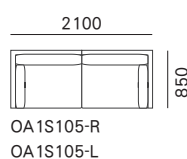

ウレタン塗装

ソファ

クリア

+ ¥0

OPB

+ ¥49,500

オットマン

+ ¥0

+ ¥13,200