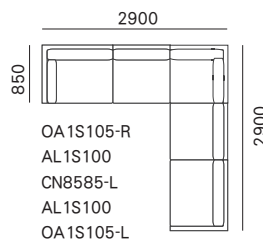

HEAVEN 850 SOFA

ヘヴン 850 ソファ

Year of Production 2018-

Designer : 伊藤 浩平

3 シーター 210

W2116 D850 H830 SH440 AH650
HVSO850-3S210-WN/WO/RO/BC

RANK	WN	WO	RO	BC	替え カバー
8	¥935,000	¥869,000	¥869,000	¥418,000	
7	¥891,000	¥825,000	¥825,000	¥374,000	
6	¥847,000	¥781,000	¥781,000	¥330,000	
5	¥759,000	¥693,000	¥693,000	¥242,000	
4	¥737,000	¥671,000	¥671,000	¥220,000	
3	¥715,000	¥649,000	¥649,000	¥198,000	
2	¥693,000	¥627,000	¥627,000	¥176,000	
1	¥671,000	¥605,000	¥605,000	¥154,000	

2 シーター 200

W2016 D850 H830 SH440 AH650
HVSO850-2S200-WN/WO/RO/BC

RANK	WN	WO	RO	BC	替え カバー
8	¥924,000	¥858,000	¥858,000	¥412,500	
7	¥880,000	¥814,000	¥814,000	¥368,500	
6	¥836,000	¥770,000	¥770,000	¥324,500	
5	¥748,000	¥682,000	¥682,000	¥236,500	
4	¥726,000	¥660,000	¥660,000	¥214,500	
3	¥704,000	¥638,000	¥638,000	¥192,500	
2	¥682,000	¥616,000	¥616,000	¥170,500	
1	¥660,000	¥594,000	¥594,000	¥148,500	

フレーム：無垢材 / オイル仕上げ
クッション部（背・肘）：フェザー
クッション部（座）：ウレタンフォーム・フェザー
床板：木枠・ウェービングテープ
張地：本革・ファブリック / カバーリングタイプ
ソファ下：130mm

2 シーター 190

W1916 D850 H830 SH440 AH650
HVSO850-2S190-WN/WO/RO/BC

RANK	WN	WO	RO	BC	替え カバー
8	¥913,000	¥847,000	¥847,000	¥407,000	
7	¥869,000	¥803,000	¥803,000	¥363,000	
6	¥825,000	¥759,000	¥759,000	¥319,000	
5	¥737,000	¥671,000	¥671,000	¥231,000	
4	¥715,000	¥649,000	¥649,000	¥209,000	
3	¥693,000	¥627,000	¥627,000	¥187,000	
2	¥671,000	¥605,000	¥605,000	¥165,000	
1	¥649,000	¥583,000	¥583,000	¥143,000	

2 シーター 180

W1816 D850 H830 SH440 AH650
HVSO850-2S180-WN/WO/RO/BC