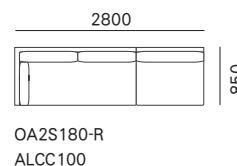

ウレタン塗装

ソファ

クリア

+ ¥0

OPB

+ ¥49,500

オットマン

+ ¥0

+ ¥13,200