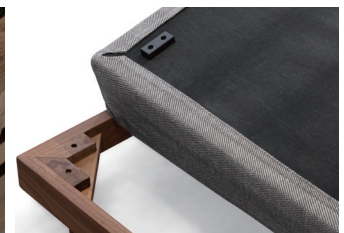

HEAVEN 850 SOFA

ヘヴン 850 ソファ

Year of Production 2018-

Designer : 伊藤 浩平

L= 座ってアームが左側
R= 座ってアームが右側

HVSO850-3S210-WN / RANK7 TEXEL CD21

ワンアーム 2 シーター 180

W1800 D850 H830 SH440 AH650
HVSO850-OA2S180-L/R-WN/WO/RO/BC

RANK	WN	WO	RO	BC	替え カバー
8	¥979,000	¥924,000	¥924,000	¥500,500	
7	¥869,000	¥814,000	¥390,500		
6	¥759,000	¥704,000	¥280,500		
5	¥649,000	¥594,000	¥170,500		
4	¥627,000	¥572,000	¥148,500		
3	¥605,000	¥550,000	¥126,500		
2	¥583,000	¥528,000	¥104,500		
1	¥561,000	¥506,000	¥82,500		

ワンアーム 1 シーター 130

W1300 D850 H830 SH440 AH650
HVSO850-OA1S130-L/R-WN/WO/RO/BC

RANK	WN	WO	RO	BC	替え カバー
8	¥924,000	¥869,000	¥489,500		
7	¥814,000	¥759,000	¥379,500		
6	¥704,000	¥649,000	¥269,500		
5	¥594,000	¥539,000	¥159,500		
4	¥572,000	¥517,000	¥137,500		
3	¥550,000	¥495,000	¥115,500		
2	¥528,000	¥473,000	¥93,500		
1	¥506,000	¥451,000	¥71,500		

ワンアーム 1 シーター 105

W1050 D850 H830 SH440 AH650
HVSO850-OA1S105-L/R-WN/WO/RO/BC

RANK	WN	WO	RO	BC	替え カバー
8	¥781,000	¥726,000	¥412,500		
7	¥693,000	¥638,000	¥324,500		
6	¥605,000	¥550,000	¥236,500		
5	¥495,000	¥440,000	¥126,500		
4	¥473,000	¥418,000	¥104,500		
3	¥451,000	¥396,000	¥82,500		
2	¥429,000	¥374,000	¥60,500		
1	¥407,000	¥352,000	¥38,500		

アームレス 1 シーター 100

W1000 D850 H830 SH440
HVSO850-AL1S100-WN/WO/RO/BC

RANK	WN	WO	RO	BC	替え カバー
8	¥638,000	¥583,000	¥291,500		
7	¥572,000	¥517,000	¥225,500		
6	¥506,000	¥451,000	¥159,500		
5	¥440,000	¥385,000	¥93,500		
4	¥423,500	¥368,500	¥77,000		
3	¥407,000	¥352,000	¥60,500		
2	¥390,500	¥335,500	¥44,000		
1	¥374,000	¥319,000	¥27,500		

コーナー 8585

W850 D850 H830 SH440
HVSO850-CN8585-L/R-WN/WO/RO/BC