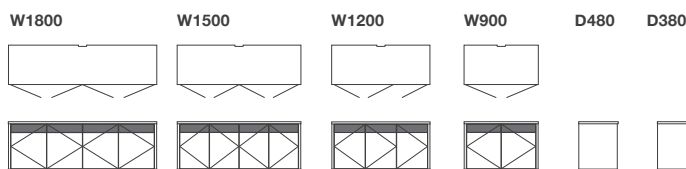

BASS LIVING BOARD

バス リビングボード

Year of Production 2017-

Designer : MASTERWAL

				WN	RO BC
W1800	D480 H650	BSLB18048-WN/RO/BC	¥401,500	¥363,000	
	D380 H650	BSLB18038-WN/RO/BC	¥390,500	¥352,000	
W1500	D480 H650	BSLB15048-WN/RO/BC	¥368,500	¥330,000	
	D380 H650	BSLB15038-WN/RO/BC	¥357,500	¥319,000	
W1200	D480 H650	BSLB12048-WN/RO/BC	¥335,500	¥297,000	
	D380 H650	BSLB12038-WN/RO/BC	¥324,500	¥286,000	
W900	D480 H650	BSLB9048-WN/RO/BC	¥302,500	¥264,000	
	D380 H650	BSLB9038-WN/RO/BC	¥291,500	¥253,000	

本体：無垢材（一部突板）/ オイル仕上げ
扉：無垢材 / オイル仕上げ
天板面：カキこみ有
ブラックガラス（強化）

🔥 ウレタン塗装 クリア + ¥0 OPB RO + ¥55,000

🔌 配線加工 1箇所
天板 カキこみ追加・移動 + ¥6,600
配線孔 + ¥6,600
配線孔 キャップ付き (Φ30 or Φ50 相当) + ¥8,800
コンセント (2口) + ¥15,400
背板 配線孔 (Φ30 or Φ50 相当) + ¥6,600
配線孔 キャップ付き (Φ30 or Φ50 相当) + ¥8,800

扉