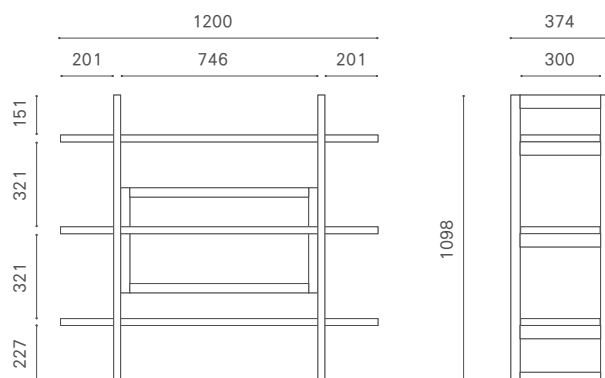

※表示価格は全て税込み価格です。