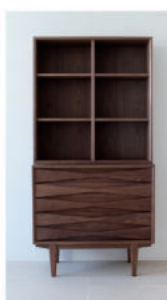

W800 D420 H1600

265,000 (本体価格)
(291,500 税込)

Open Top cabinet

W800 D420 H1600

230,000 (本体価格)
(253,000 税込)