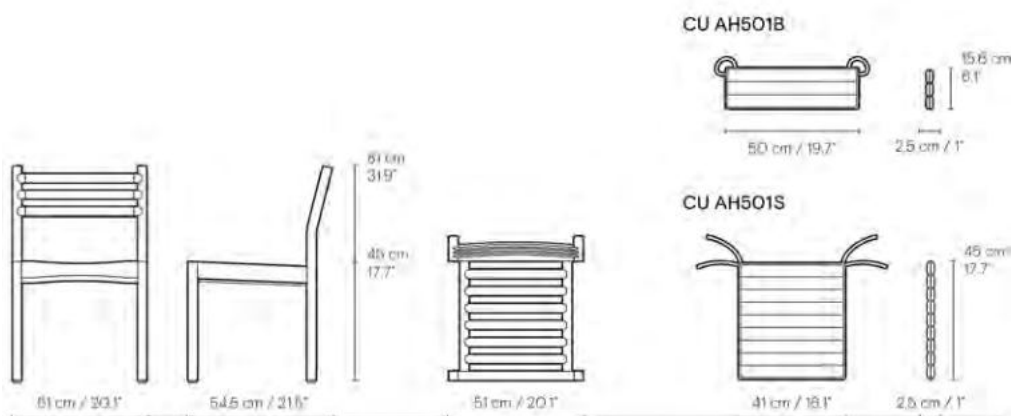

Frame: solid wood | Cushion: foam

AH501 | Dining chair	Untreated
Teak	54.000
CU AH501S | Seat cushion	
Fabric group 1*	10.000
CU AH501B | Back cushion	
Fabric group 1*	4.000

*Agora Life Oat 1760 となります。

この製品はスタッキング可能です。