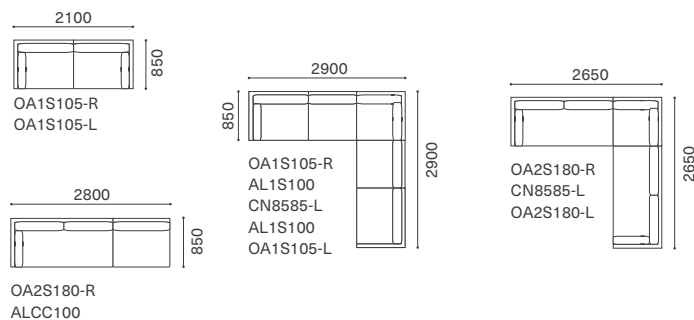

HEAVEN 850 SOFA

ヘヴン 850 ソファ

Year of Production 2018-

Designer : 伊藤 浩平

3 シーター 210

W2116 D850 H830 SH440 AH650
HVS0850-3S210-WN/RO/BC

RANK	WN	RO BC	替え カバー
8	¥968,000	¥902,000	¥418,000
7	¥924,000	¥858,000	¥374,000
6	¥880,000	¥814,000	¥330,000
5	¥792,000	¥726,000	¥242,000
4	¥770,000	¥704,000	¥220,000
3	¥748,000	¥682,000	¥198,000
2	¥726,000	¥660,000	¥176,000
1	¥704,000	¥638,000	¥154,000

2 シーター 200

W2016 D850 H830 SH440 AH650
HVS0850-2S200-WN/RO/BC

RANK	WN	RO BC	替え カバー
8	¥957,000	¥891,000	¥412,500
7	¥913,000	¥847,000	¥368,500
6	¥869,000	¥803,000	¥324,500
5	¥781,000	¥715,000	¥236,500
4	¥759,000	¥693,000	¥214,500
3	¥737,000	¥671,000	¥192,500
2	¥715,000	¥649,000	¥170,500
1	¥693,000	¥627,000	¥148,500

フレーム：無垢材 / オイル仕上げ
クッション部（背・肘）：フェザー
クッション部（座）：ウレタンフォーム・フェザー
床板：木枠・ウェーピングテープ
張地：本革・ファブリック / カバーリング
ソファ下：130mm

2 シーター 190

W1916 D850 H830 SH440 AH650
HVS0850-2S190-WN/RO/BC

RANK	WN	RO BC	替え カバー
8	¥946,000	¥880,000	¥407,000
7	¥902,000	¥836,000	¥363,000
6	¥858,000	¥792,000	¥319,000
5	¥770,000	¥704,000	¥231,000
4	¥748,000	¥682,000	¥209,000
3	¥726,000	¥660,000	¥187,000
2	¥704,000	¥638,000	¥165,000
1	¥682,000	¥616,000	¥143,000

2 シーター 180

W1816 D850 H830 SH440 AH650
HVS0850-2S180-WN/RO/BC

RANK	WN	RO BC	替え カバー
8	¥935,000	¥869,000	¥401,500
7	¥891,000	¥825,000	¥357,500
6	¥847,000	¥781,000	¥313,500
5	¥759,000	¥693,000	¥225,500
4	¥737,000	¥671,000	¥203,500
3	¥715,000	¥649,000	¥181,500
2	¥693,000	¥627,000	¥159,500
1	¥671,000	¥605,000	¥137,500

ウレタン塗装 クリア OPB
ソファ +¥44,000 RO +¥44,000
オットマン +¥11,000 RO +¥11,000