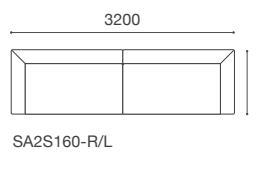

+ ¥11,000

ソファ下：140mm

SA3S200-Rx2  
ST9060

SA3S200-R/L

SA2S160-R/L

PAL130-R  
OB180R

DA3S200  
SA2S160-R

PAL130-R  
SA3S200-L  
PAL160-L