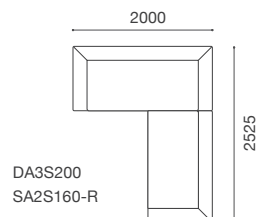

+ ¥11,000

ソファ下：140mm

SA3S200-Rx2  
ST9060

SA3S200-R/L

SA2S160-R/L

PAL130-R  
OB180R

DA3S200  
SA2S160-R

PAL130-R  
SA3S200-L  
PAL160-L