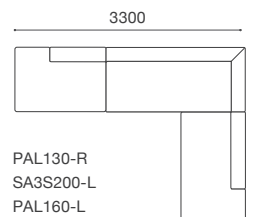

+ ¥11,000

ソファ下：140mm

SA3S200-Rx2  
ST9060

SA3S200-R/L

SA2S160-R/L

PAL130-R  
OB180R

DA3S200  
SA2S160-R

PAL130-R  
SA3S200-L  
PAL160-L