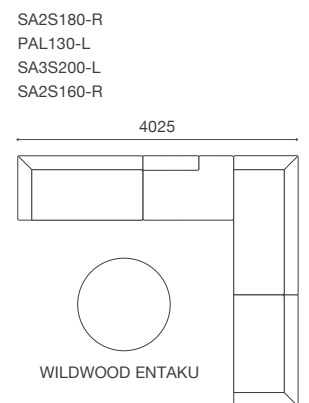

+ ¥11,000

ソファ下：140mm

SA3S200-Rx2  
ST9060

SA3S200-R/L

SA2S160-R/L

PAL130-R  
OB180R

DA3S200  
SA2S160-R

PAL130-R  
SA3S200-L  
PAL160-L