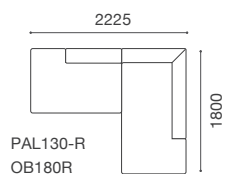

+ ¥11,000

ソファ下：140mm

SA3S200-Rx2  
ST9060

SA3S200-R/L

SA2S160-R/L

PAL130-R  
OB180R

DA3S200  
SA2S160-R

PAL130-R  
SA3S200-L  
PAL160-L