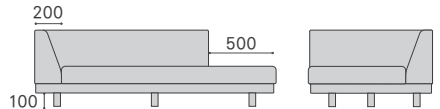

ペンシユラ 130 L/R

W1300 D925 H590 SH300
LZSO-PAL130-L/R-WN/WO/RO/BC

RANK	WN		WO		RO		BC		替え カバー	固定背 カバー
	1	2	3	4	5	6	7	8		
8	¥198,000	¥203,500	¥214,500	¥231,000	¥247,500	¥264,000	¥308,000	¥346,500	-	-
7	¥198,000	¥203,500	¥214,500	¥231,000	¥247,500	¥264,000	¥308,000	¥346,500	¥137,500	¥75,900
6	¥198,000	¥203,500	¥214,500	¥231,000	¥247,500	¥264,000	¥308,000	¥346,500	¥104,500	¥59,400
5	¥198,000	¥203,500	¥214,500	¥231,000	¥247,500	¥264,000	¥308,000	¥346,500	¥82,500	¥48,400
4	¥198,000	¥203,500	¥214,500	¥231,000	¥247,500	¥264,000	¥308,000	¥346,500	¥71,500	¥42,900
3	¥198,000	¥203,500	¥214,500	¥231,000	¥247,500	¥264,000	¥308,000	¥346,500	¥60,500	¥37,400
2	¥198,000	¥203,500	¥214,500	¥231,000	¥247,500	¥264,000	¥308,000	¥346,500	¥49,500	¥31,900
1	¥198,000	¥203,500	¥214,500	¥231,000	¥247,500	¥264,000	¥308,000	¥346,500	¥38,500	¥26,400

フレーム：無垢材 / オイル仕上げ
クッション部：ウレタンフォーム
床板：合板
張地：本革 / 張込み・ファブリック / カバーリングタイプ
(固定背は張込み)
※替えカバー・固定背カバーはファブリックのみの対応
ソファ下：100mm

脚について
脚を取り外してSH200でお使いいただけます。

スツール 9060

W900 D600 H300
LZSO-ST9060-WN/WO/RO/BC

RANK	WN		WO		RO		BC		替え カバー
	1	2	3	4	5	6	7	8	
8	¥104,500	¥110,000	¥115,500	¥121,000	¥137,500	¥154,000	¥170,500	¥165,000	-
7	¥104,500	¥110,000	¥115,500	¥121,000	¥137,500	¥154,000	¥170,500	¥165,000	¥82,500
6	¥104,500	¥110,000	¥115,500	¥121,000	¥137,500	¥154,000	¥170,500	¥165,000	¥66,000
5	¥104,500	¥110,000	¥115,500	¥121,000	¥137,500	¥154,000	¥170,500	¥165,000	¥55,000
4	¥104,500	¥110,000	¥115,500	¥121,000	¥137,500	¥154,000	¥170,500	¥165,000	¥49,500
3	¥104,500	¥110,000	¥115,500	¥121,000	¥137,500	¥154,000	¥170,500	¥165,000	¥44,000
2	¥104,500	¥110,000	¥115,500	¥121,000	¥137,500	¥154,000	¥170,500	¥165,000	¥38,500
1	¥104,500	¥110,000	¥115,500	¥121,000	¥137,500	¥154,000	¥170,500	¥165,000	¥33,000