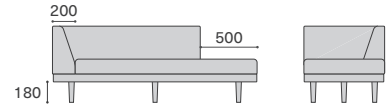

ソファ下：180mm

ウレタン塗装

クリア / +¥11,000

OPB / RO +¥11,000

RANK	ベンチ 140			ベンチ 120		
	WN	RO/BC	替えカバー	WN	RO/BC	替えカバー
8	¥225,500	¥220,000	-	¥214,500	¥209,000	-
7	¥200,750	¥195,250	¥107,250	¥189,750	¥184,250	¥104,500
6	¥176,000	¥170,500	¥82,500	¥165,000	¥159,500	¥79,750
5	¥159,500	¥154,000	¥66,000	¥148,500	¥143,000	¥63,250
4	¥151,250	¥145,750	¥57,750	¥140,250	¥134,750	¥55,000
3	¥143,000	¥137,500	¥49,500	¥132,000	¥126,500	¥46,750
2	¥134,750	¥129,250	¥41,250	¥123,750	¥118,250	¥38,500
1	¥126,500	¥121,000	¥33,000	¥115,500	¥110,000	¥30,250