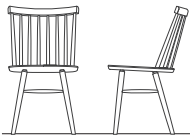

ENDC-WN

W460 D522 H835 SH450

ENDC-IN-WN/HO/RO

WN HO RO

¥79,200