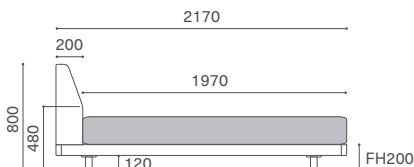

本革：ダブルステッチ