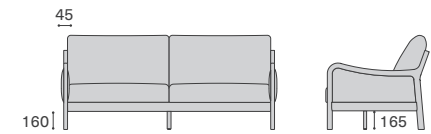

ウレタン塗装 クリア OPB
全サイズ +¥44,000 RO +¥44,000