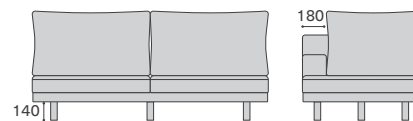

DANISH GRANDE SOFA

デニッシュ グランデソファ

Year of Production 2023-

Designer : MASTERWAL

DANISH
Low & Comfortable.

DGSO-3S180+DGSO-OA90-L-WN / RANK3 SUBLIM 53

オットマン 9060

W900 D600 H340

DGSO-OT9060-WN/RO/BC

RANK	WN	RO/BC	替え カバー
8	¥181,500	¥176,000	-
7	¥165,000	¥159,500	¥82,500
6	¥148,500	¥143,000	¥66,000
5	¥137,500	¥132,000	¥55,000
4	¥132,000	¥126,500	¥49,500
3	¥126,500	¥121,000	¥44,000
2	¥121,000	¥115,500	¥38,500
1	¥115,500	¥110,000	¥33,000

オットマン 7060

W700 D600 H340

DGSO-OT7060-WN/RO/BC

RANK	WN	RO/BC	替え カバー
8	¥176,000	¥170,500	-
7	¥159,500	¥154,000	¥77,000
6	¥143,000	¥137,500	¥60,500
5	¥132,000	¥126,500	¥49,500
4	¥126,500	¥121,000	¥44,000
3	¥121,000	¥115,500	¥38,500
2	¥115,500	¥110,000	¥33,000
1	¥110,000	¥104,500	¥27,500

フレーム：無垢材 / オイル仕上げ
クッション部(背)：フェザー
クッション部(座)：ウレタンフォーム
床板：木枠・ウェビングテープ
オットマン…合板
張地：本革 / 張込み・ファブリック / カバーリングタイプ
(固定背は張込み)
※替えカバー・固定背カバーはファブリックのみの対応
ソファ下：140mm

脚について

脚を取り外してSH200で
お使いいただけます。

ボルスター 64

W640 D100 (Φ100) H550

DGSO-CS6455

RANK	本体	替えカバー
8	¥39,600	¥36,300
7	¥37,400	¥34,100
6	¥35,200	¥31,900
5	¥30,800	¥27,500
4	¥28,600	¥25,300
3	¥26,400	¥23,100
2	¥24,200	¥20,900
1	¥22,000	¥18,700

ボルスター 64

クッション部：ウレタンフォーム

張地：本革・ファブリック / カバーリングタイプ

※本革は一部フレンチバイル

ウレタン塗装

全アイテム **クリア** +¥11,000 **RO** +¥11,000 **OPB**

高さ変更 (40mm アップ)

オットマン以外 - H890 SH380 **+ ¥16,500**
オットマン - H380 **+ ¥11,000**

ソファ下：180mm

替えカバーについて

座クッション・背クッションの替えカバーです。
背のフレームは固定背カバーを使用ください。
替えカバーはファブリックのみの対応です。

固定背カバーについて

背のフレームは張込みになります。張地の変更には固定背カバー
をご使用ください。(背のファブリックの上から被せるカバー)
固定背カバーはファブリックのみの対応です。

クッション オーダー

クッションのかたさ変更可能。座クッションを<■ハードタイプ>に
変更可能です。※ご注文時に「クッション B/E タイプ」を表記ください。

座クッション	品番例
B タイプ ■ハード	ex) DGSO-3S180-CB-WN + ¥0
E タイプ ■ハード	ex) DGSO-OT9060-CE-WN + ¥0

B タイプ

座クッション：ハード

E タイプ※オットマン

座クッション：ハード